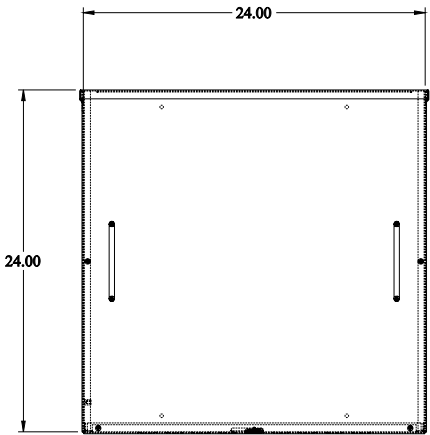

PART No. C3R242410SC
 for more information visit
www.hamfmg.com
 Data subject to change without notice
 Isometric drawing Not to Scale

TOP VIEW

ISOMETRIC VIEW

BACK VIEW

LEFT SIDE VIEW

FRONT VIEW

RIGHT SIDE VIEW

BOTTOM VIEW